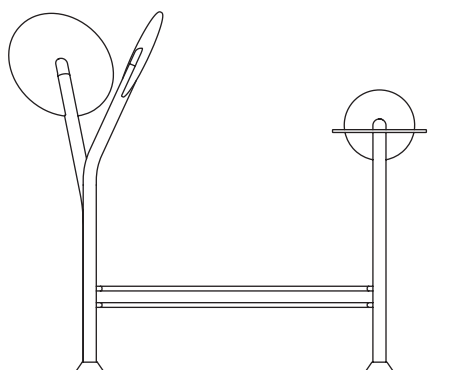

Nature series

Paddling pool BDNP2

no. Nature 228

Paddling pool is equipped with **handrail**, **pool with water** and **linear drain system**.

450

400

type of connection	1 1/2"
capacity	12 l/min.
materials	1.4404 stainless steel, Oroglas®

Available colours are on the separate colour chart.

A manufacturer-recommended mounting system is required for each of the products.