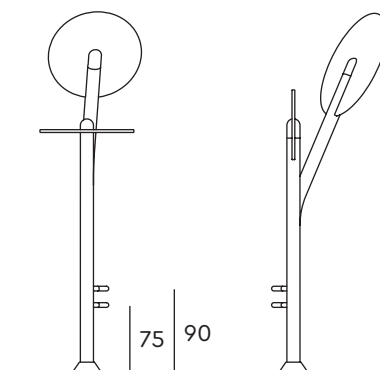

Nature series

Paddling pool BDNP2

no. Nature 228

Paddling pool is equipped with **handrail**, **pool with water** and **linear drain system**.

450

400

type of connection	1 1/2"
capacity	12 l/min.
materials	1.4404 stainless steel, Oroglas®

Available colours are on the separate colour chart.

A manufacturer-recommended mounting system is required for each of the products.