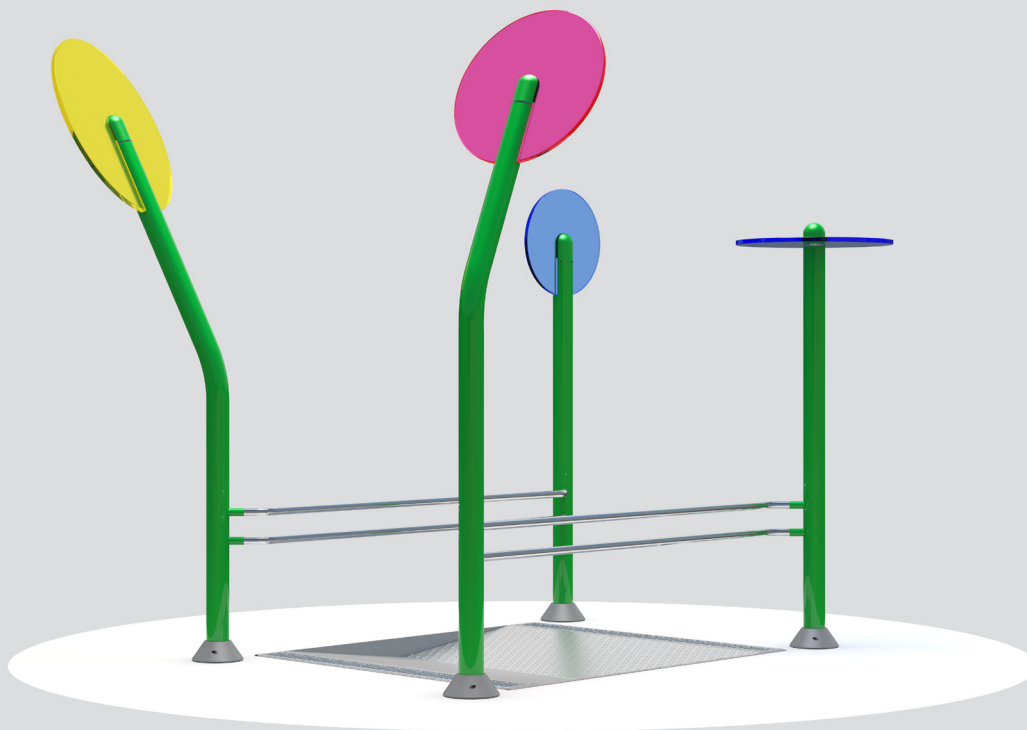

Nature series

Paddling pool BDNP2

no. Nature 228

Paddling pool is equipped with **handrail**, **pool with water** and **linear drain system**.

450

400

type of connection	1 1/2"
capacity	12 l/min.
materials	1.4404 stainless steel, Oroglas®

Available colours are on the separate colour chart.

A manufacturer-recommended mounting system is required for each of the products.