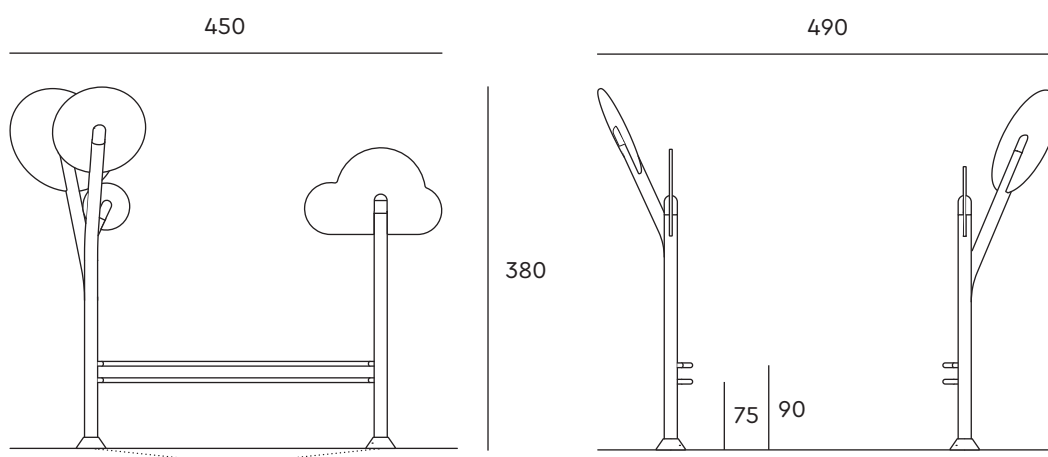

Nature series

Paddling pool BDNP1

no. Nature 227

Paddling pool is equipped with **handrail**, **pool with water** and **linear drain system**.

| | |
|--------------------|----------------------------------|
| type of connection | 1 ½" |
| capacity | 12 l/min. |
| materials | 1.4404 stainless steel, Oroglas® |

Available colours are on the separate colour chart.

A manufacturer-recommended mounting system is required for each of the products.