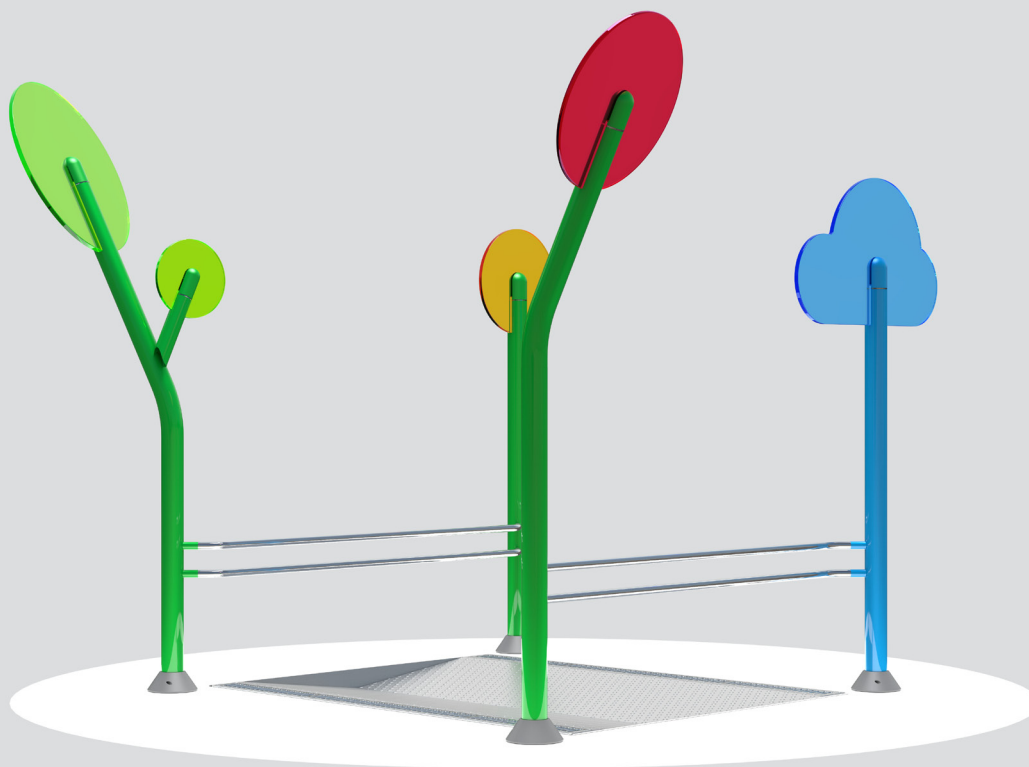

Nature series

Paddling pool BDNP1

no. Nature 227

Paddling pool is equipped with **handrail**, **pool with water** and **linear drain system**.

| | |
|--------------------|----------------------------------|
| type of connection | 1 ½" |
| capacity | 12 l/min. |
| materials | 1.4404 stainless steel, Oroglas® |

Available colours are on the separate colour chart.

A manufacturer-recommended mounting system is required for each of the products.