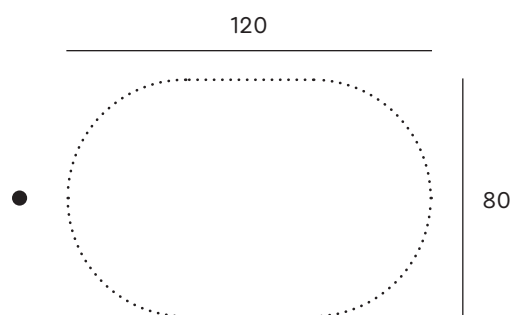

Nature series

Daffodil

no. Nature 218

Device is equipped with a nozzle generating **water mist** – small drops, coming out from the calyx. Knob rotation enables to change the stream power.

262

splash area

Available colours are on the separate colour chart.

A manufacturer-recommended mounting system is required for each of the products.

type of connection	1"
capacity	12/26 l/min.
materials	1.4404 stainless steel, Oroglas®