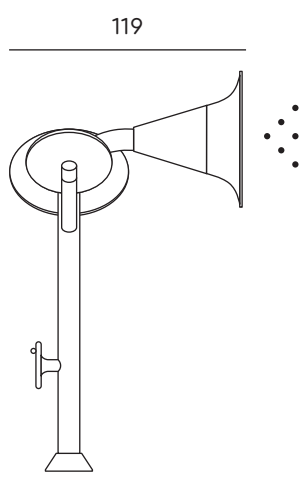

Nature series

Daffodil

no. Nature 218

Device is equipped with a nozzle generating **water mist** – small drops, coming out from the calyx. Knob rotation enables to change the stream power.

262

splash area

Available colours are on the separate colour chart.

A manufacturer-recommended mounting system is required for each of the products.

type of connection	1"
capacity	12/26 l/min.
materials	1.4404 stainless steel, Oroglas®