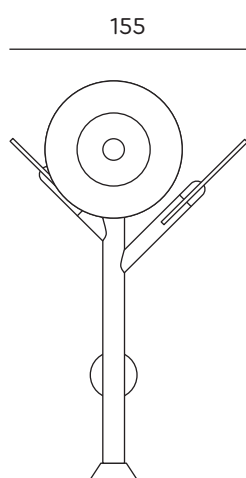

Nature series

Daffodil

no. Nature 218

Device is equipped with a nozzle generating **water mist** – small drops, coming out from the calyx. Knob rotation enables to change the stream power.

262

splash area

Available colours are on the separate colour chart.

A manufacturer-recommended mounting system is required for each of the products.

type of connection	1"
capacity	12/26 l/min.
materials	1.4404 stainless steel, Oroglas®