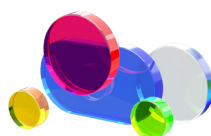

# Clone 55

no. Nature 201

Device is equipped with a nozzle generating **thin stream of water**. Toy rotation enables to target the water in any direction.

### splash area

700

type of connection	1"
capacity	4/36 l/min.
materials	1.4404 stainless steel, Oroglas®

Available colours are on the separate colour chart.

A manufacturer-recommended mounting system is required for each of the products.