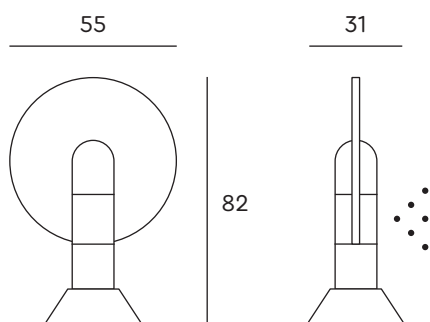

# Clone 55

no. Nature 201

Device is equipped with a nozzle generating **thin stream of water**. Toy rotation enables to target the water in any direction.

### splash area

700

type of connection	1"
capacity	4/36 l/min.
materials	1.4404 stainless steel, Oroglas®

Available colours are on the separate colour chart.

A manufacturer-recommended mounting system is required for each of the products.