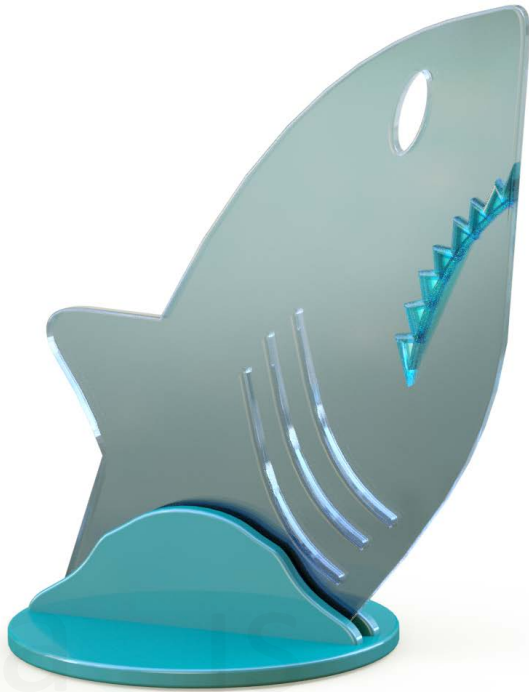

AKR SHARK

ATIS K0805

Jasienica

These decorative splash guards made of acrylic glass flicker in the sunlight just like an underwater coral reef.

You can hide behind this joyful and colourful guard and you are no longer wet!). The water spray bounces off this rainbow-like shield.

25 mm thick acrylic glass

- * Available colours as per the separate colour chart
- ** Steel grade 316 L available upon request

A manufacturer-recommended mounting system is required for each of the attractions