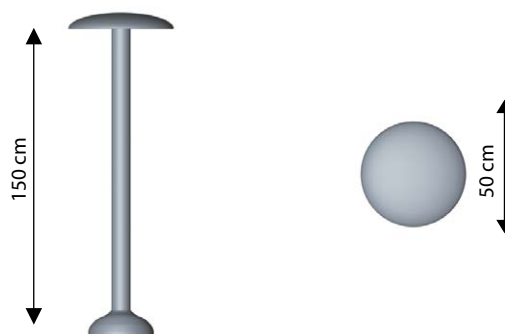

MUSHROOM

ATIS 0240

Do you want to spring up like mushrooms after the rain?
Find out for yourself — stand under this mushroom and you won't be short of rain!

A classic water attraction in the shape of a mushroom.
Water runs down the outside of the mushroom cap creating a wall of rain all around it.

6 mm thick acrylic glass

Approximate spray distance

Steel grade 316

* Available colours as per the separate colour chart
** Steel grade 316 L available upon request

A manufacturer-recommended mounting system is required for each of the attractions