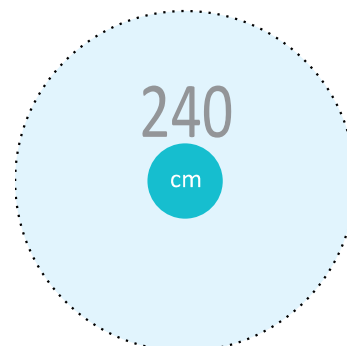

TOADSTOOL

ATIS 0233

atis
Jasienica

Nobody picks toadstools and you'd better steer clear of this one, too, if you want to stay dry! This toadstool lures you close with its beautiful shape and colour, then scares you away with its many water jets which point in all directions. The youngest fun-lovers won't be put off, though, that's for sure!

Approximate spray distance

Type of connection	1 1/2"
Capacity	24-48 l/min.
Steel grade	316

- * Available colours as per the separate colour chart
- ** Steel grade 316 L available upon request

A manufacturer-recommended mounting system is required for each of the attractions