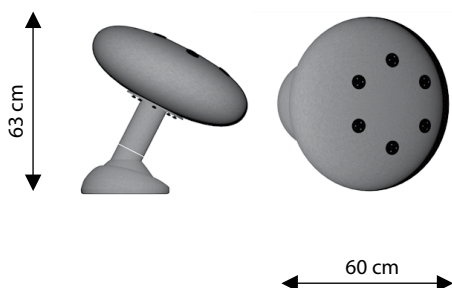

BUD G1/O

ATIS 0218

atis
Jasienica

Seen from a distance, it is so cute that you would like to give it a hug. However, it can cool your feelings with its water sprays. Intended for the youngest, the attraction features a safe, oval shape.

Spray nozzles are located on the upper surface of the toy. The bud sparkles interest among the kiddies and encourages them to play, which develops their cognitive skills. Covering just one nozzle affects the operation of the others. The toy rotates up to 360 degrees.

Approximate spray distance

Type of connection	1 1/2"
Capacity	18-38 l/min.
Steel grade	316

* Available colours as per the separate colour chart
** Steel grade 316 L available upon request

A manufacturer-recommended mounting system is required for each of the attractions