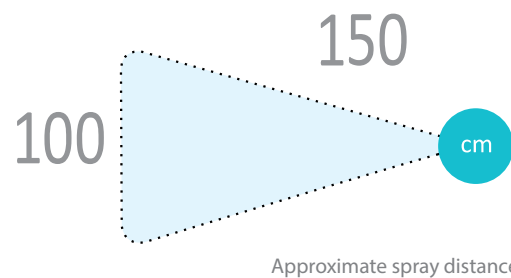

GOLDEN TAIL

ATIS 0709

This goldfish tail gleams in the sunlight. But note that this fish will not make your dream come true – you won't be richer, perhaps a bit wetter.

With curved shape, this rotating toy features a coloured acrylic glass infill 25 mm thick. In the sunlight the water playing on the acrylic produces spectacular performance of colours.

25 mm thick acrylic glass

Type of connection	1"
Capacity	12-20 l/min
Steel grade	316

- * Available colours as per the separate colour chart
- ** Steel grade 316 L available upon request

A manufacturer-recommended mounting system is required for each of the attractions