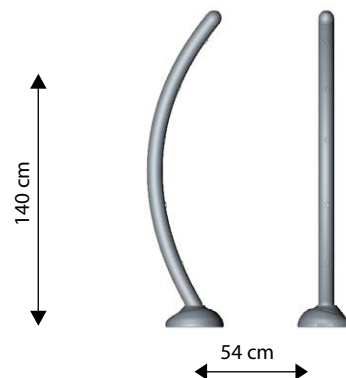

GOLDEN TAIL

ATIS 0709

This goldfish tail gleams in the sunlight. But note that this fish will not make your dream come true – you won't be richer, perhaps a bit wetter.

With curved shape, this rotating toy features a coloured acrylic glass infill 25 mm thick. In the sunlight the water playing on the acrylic produces spectacular performance of colours.

25 mm thick acrylic glass

Type of connection	1"
Capacity	12-20 l/min
Steel grade	316

- * Available colours as per the separate colour chart
- ** Steel grade 316 L available upon request

A manufacturer-recommended mounting system is required for each of the attractions