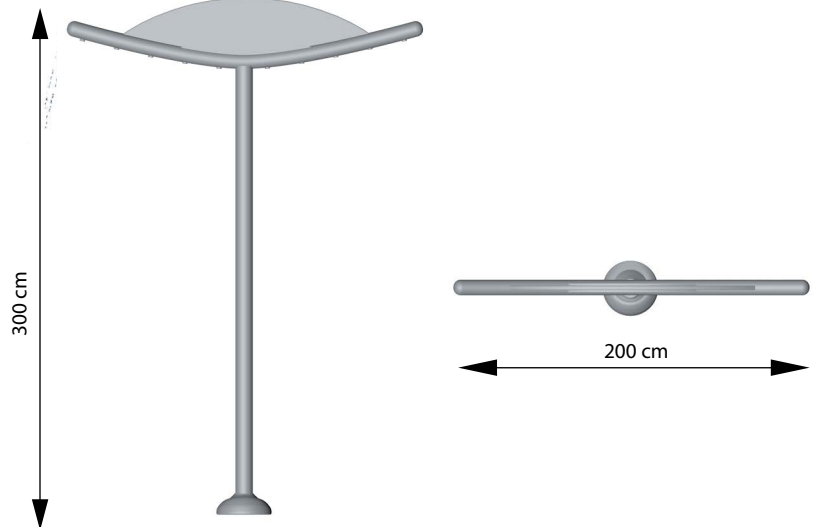

# PLEXIGLASS CURTAIN

ATIS 0258

No-one can hide behind this curtain. You can try, but you'll never get away with it!

This attraction has the shape of a letter T with a decorative, coloured fan made of 25 mm thick acrylic glass which has lots of water nozzles situated beneath it.

Type of connection	1 1/2"
Capacity	30-62 l/min.
Steel grade	316

- \* Available colours as per the separate colour chart
- \*\* Steel grade 316 L available upon request

25 mm thick acrylic glass

A manufacturer-recommended mounting system is required for each of the attractions