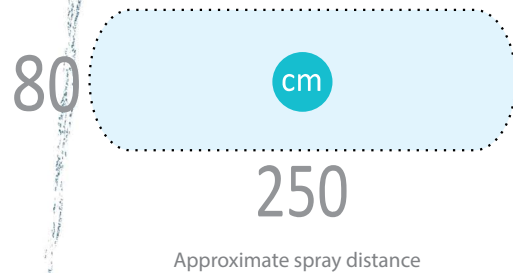

# PLEXIGLASS CURTAIN

ATIS 0258

No-one can hide behind this curtain. You can try, but you'll never get away with it!

This attraction has the shape of a letter T with a decorative, coloured fan made of 25 mm thick acrylic glass which has lots of water nozzles situated beneath it.

Type of connection	1 1/2"
Capacity	30-62 l/min.
Steel grade	316

- \* Available colours as per the separate colour chart
- \*\* Steel grade 316 L available upon request

25 mm thick acrylic glass

A manufacturer-recommended mounting system is required for each of the attractions