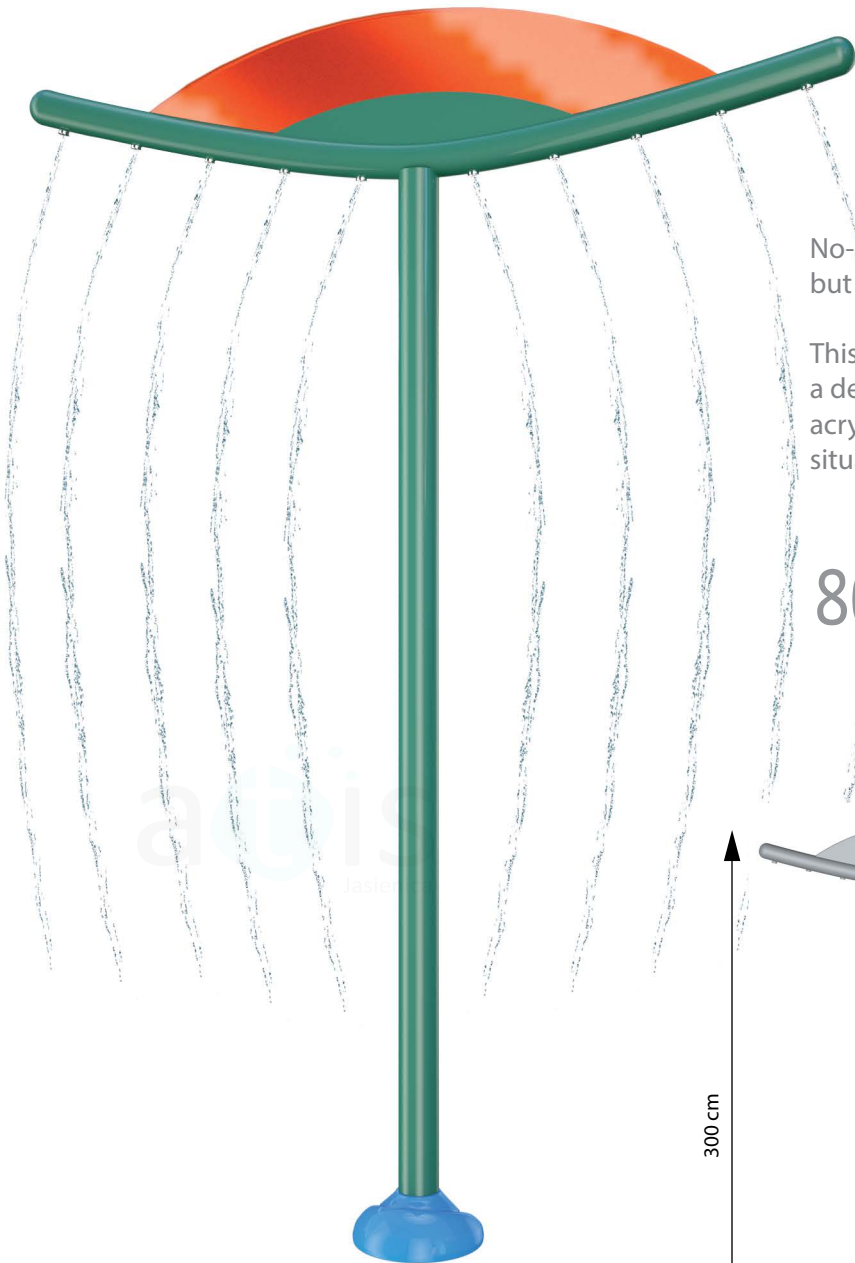

# PLEXIGLASS CURTAIN

ATIS 0258

No-one can hide behind this curtain. You can try, but you'll never get away with it!

This attraction has the shape of a letter T with a decorative, coloured fan made of 25 mm thick acrylic glass which has lots of water nozzles situated beneath it.

Type of connection	1 1/2"
Capacity	30-62 l/min.
Steel grade	316

- \* Available colours as per the separate colour chart
- \*\* Steel grade 316 L available upon request

25 mm thick acrylic glass

A manufacturer-recommended mounting system is required for each of the attractions