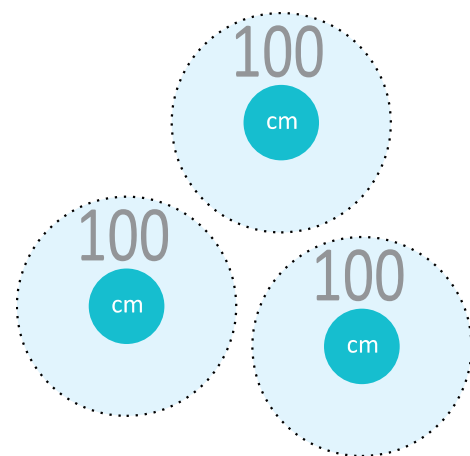

BUCKETS P3

ATIS 0111

Nothing compares to being splashed with a bucket of water when taken unawares? Let alone if with three buckets!

The water attraction features three buckets which fill up with water and then, at random intervals, the water pours over fun lovers standing under it, keeping them in suspense as to when it will happen.

Approximate spray distance

Type of connection	2"
Capacity	63-135 l/min.
Steel grade	316

* Available colours as per the separate colour chart

** Steel grade 316 L available upon request

A manufacturer-recommended mounting system is required for each of the attractions