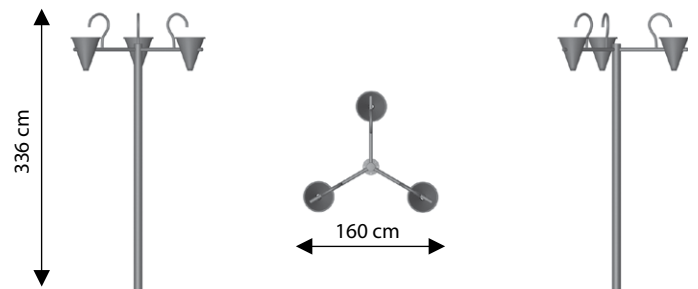

BUCKETS P3

ATIS 0111

Nothing compares to being splashed with a bucket of water when taken unawares? Let alone if with three buckets!

The water attraction features three buckets which fill up with water and then, at random intervals, the water pours over fun lovers standing under it, keeping them in suspense as to when it will happen.

Approximate spray distance

Type of connection	2"
Capacity	63-135 l/min.
Steel grade	316

* Available colours as per the separate colour chart

** Steel grade 316 L available upon request

A manufacturer-recommended mounting system is required for each of the attractions