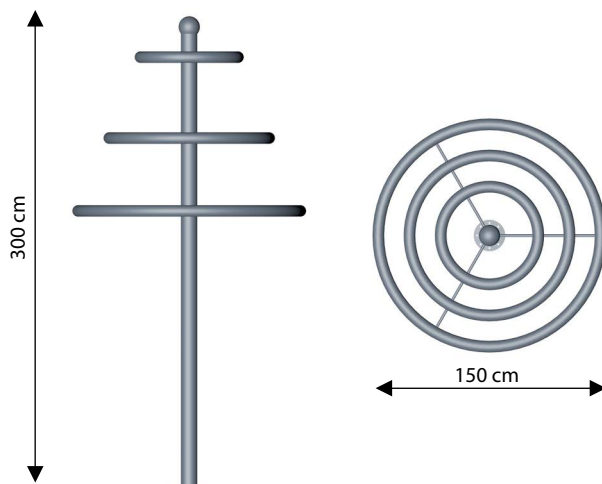

PYRAMID

ATIS 0238

Inside every pyramid there's a hidden secret. Step inside and see for yourself just how much water one can hold.

This attraction consists of an upright pole fitted with three rings getting smaller towards the top and which have a lot of nozzles around their circumference.

Approximate spray distance

Type of connection	2 1/2"
Capacity	33-61 l/min.
Steel grade	316

- * Available colours as per the separate colour chart
- ** Steel grade 316 L available upon request

A manufacturer-recommended mounting system is required for each of the attractions