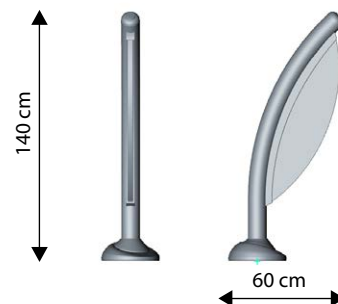

CANNON LEAF

ATIS 0712

atis
Jasienica

This acrylic leaf spurts water like a cannon. With curved shape, the toy features a coloured acrylic glass infill 25 mm thick.

In the sunlight the water playing on the acrylic produces spectacular performance of colours.

25 mm thick acrylic glass

Type of connection	1"
Capacity	18-42 l/min
Steel grade	316

* Available colours as per the separate colour chart

** Steel grade 316 L available upon request

A manufacturer-recommended mounting system is required for each of the attractions