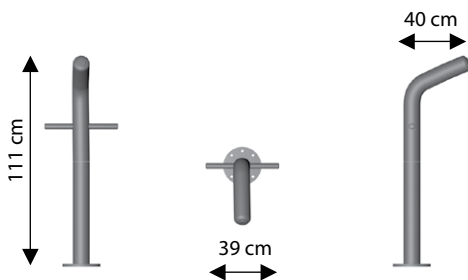

# CANNON T1

ATIS 0201

Enter the impact zone and you will not find even one dry spot on your body!

The arrangement of a few little canons in strategic positions of a water playground invites fun lovers to join in and play team games

Approximate spray distance

Type of connection	1"
Capacity	18-42 l/min.
Steel grade	316

- \* Available colours as per the separate colour chart
- \*\* Steel grade 316 L available upon request

A manufacturer-recommended mounting system is required for each of the attractions