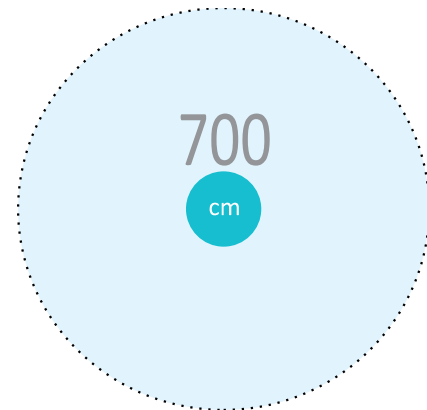

# CANNON T1

ATIS 0201

Enter the impact zone and you will not find even one dry spot on your body!

The arrangement of a few little canons in strategic positions of a water playground invites fun lovers to join in and play team games

Approximate spray distance

Type of connection	1"
Capacity	18-42 l/min.
Steel grade	316

- \* Available colours as per the separate colour chart
- \*\* Steel grade 316 L available upon request

A manufacturer-recommended mounting system is required for each of the attractions