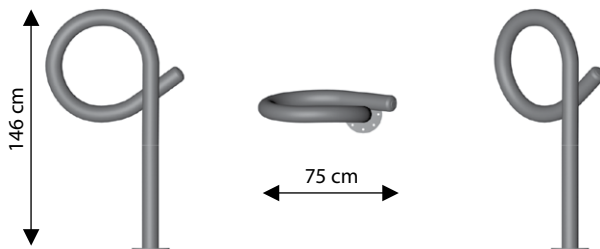

CANNON 500 ROTO

ATIS 0202

atis
Jasienica

Enter the impact zone and you will not find even one dry spot on your body!

The arrangement of a few little canons in strategic positions of a water playground invites fun lovers to join in and play team games.

Approximate spray distance

Type of connection	1"
Capacity	18-42 l/min.
Steel grade	316

- * Available colours as per the separate colour chart
- ** Steel grade 316 L available upon request

A manufacturer-recommended mounting system is required for each of the attractions