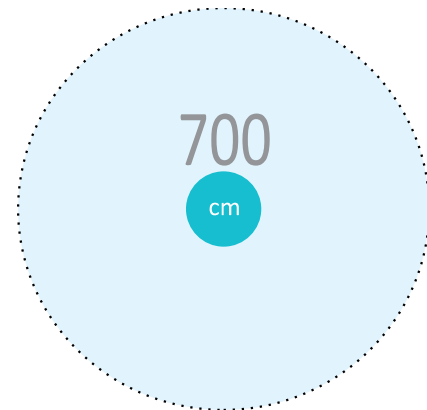

CANNON 500 ROTO

ATIS 0202

atis
Jasienica

Enter the impact zone and you will not find even one dry spot on your body!

The arrangement of a few little canons in strategic positions of a water playground invites fun lovers to join in and play team games.

Approximate spray distance

Type of connection	1"
Capacity	18-42 l/min.
Steel grade	316

- * Available colours as per the separate colour chart
- ** Steel grade 316 L available upon request

A manufacturer-recommended mounting system is required for each of the attractions