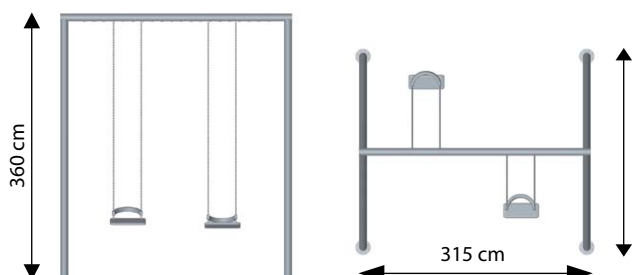

A manufacturer-recommended mounting system is required for each of the attractions