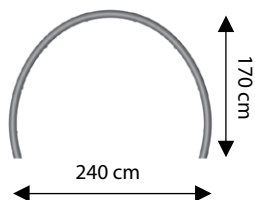

Approximate spray distance

Rainbow rings will get you off to a good start. Surely you will not come out dry as colourful arches sprinkle water inward. Each arch features eight nozzles.

* Available colours as per the separate colour chart
 ** Steel grade 316 L available upon request

Type of connection	2x1"
Capacity	21-60 l/min.
Steel grade	316

A manufacturer-recommended mounting system is required for each of the attractions